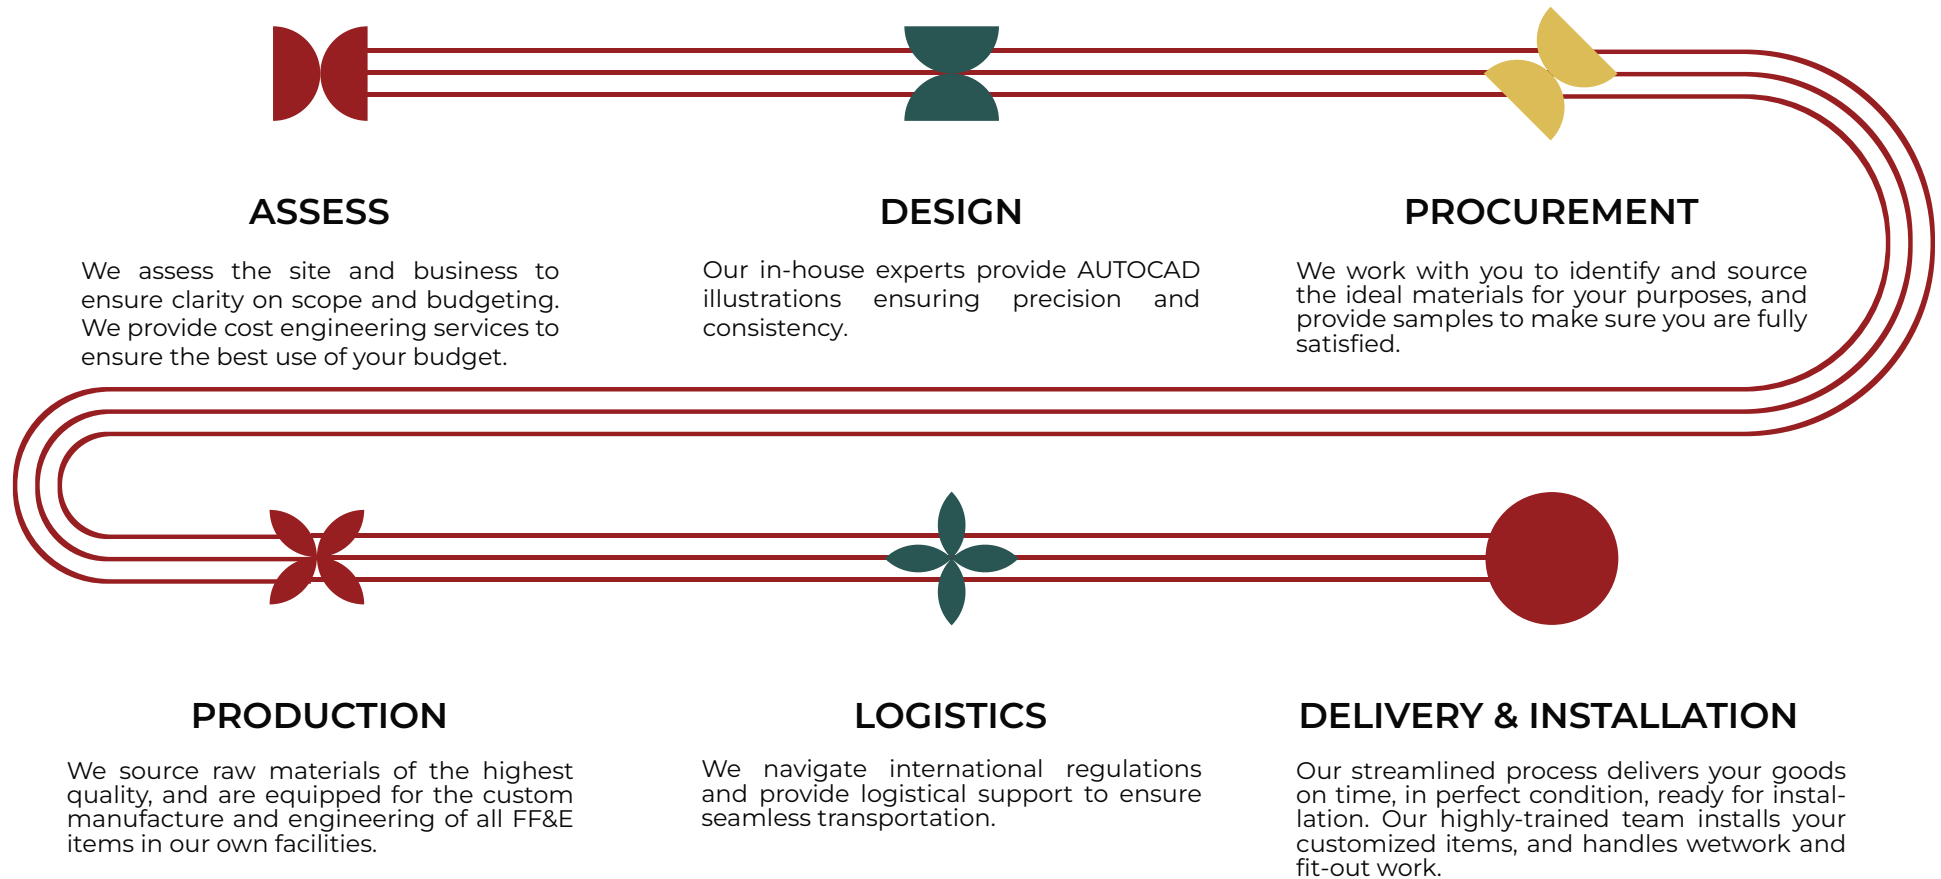

Our Process

It's all in the details.