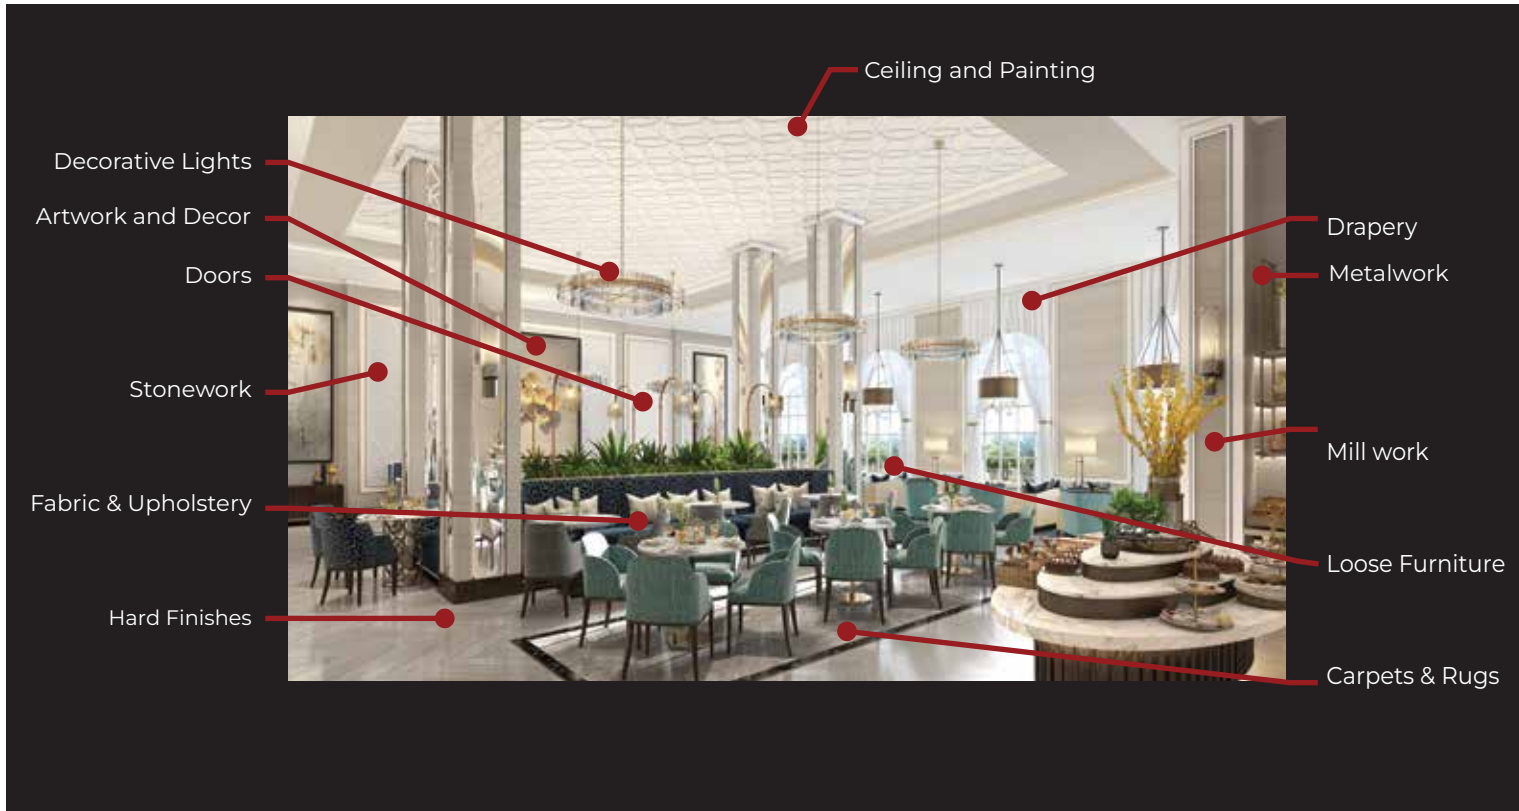

Quality Delivered. With Turnkey Solutions.

Services & Solutions

- Site Measurements by experienced team
- Shop Drawings
- Sample submittals
- Quality Controlled manufacturing
- Export Standard Packing & Shipment
- Site Installation
- De-snagging & Handover